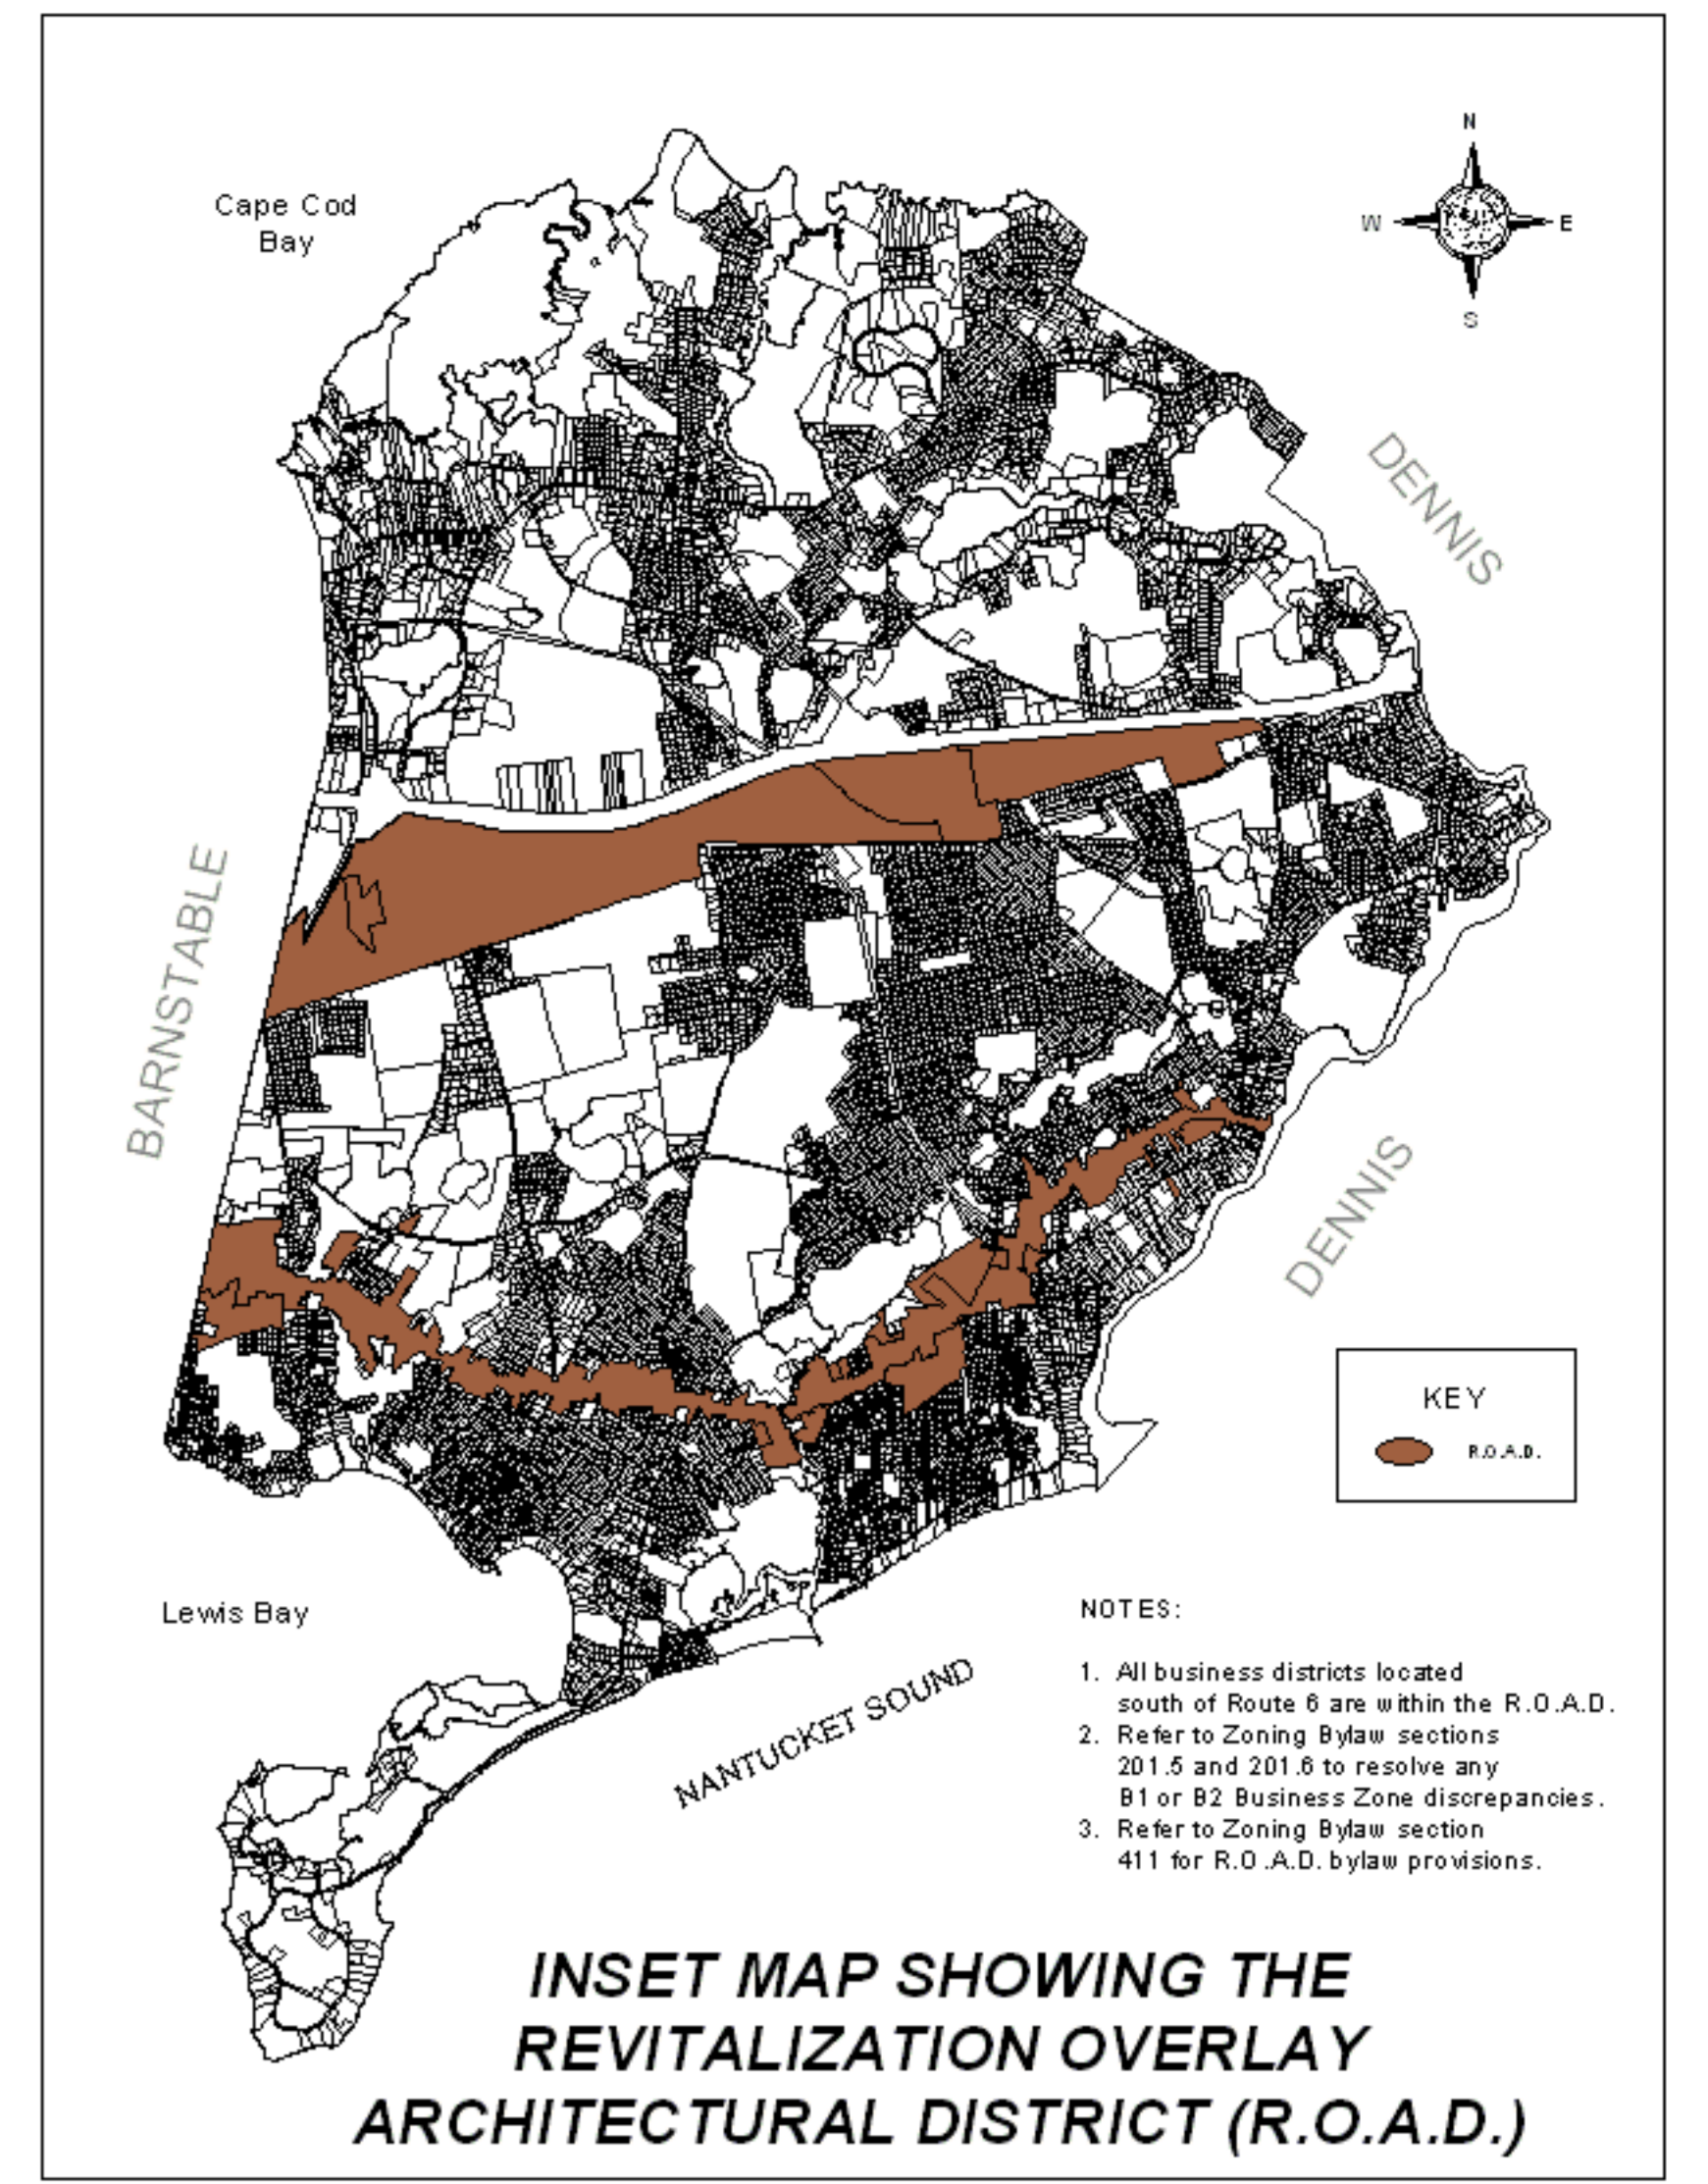

Cape Cod Bay

BARNSTABLE

DENNIS

DENNIS

Lewis Bay

NANTUCKET SOUND

KEY	
	Aquifer Protection District (APD)
	Medical Overlay District (MOD)
	R.O.A.D. Overlay (See Inset Map)
Zoning	
	AED
	B1
	B2
	B3
	MU
	R-25
	R-40
	R-87
	RS-40

**Official**  
**ZONING MAP**  
**OF THE**  
**TOWN OF YARMOUTH**